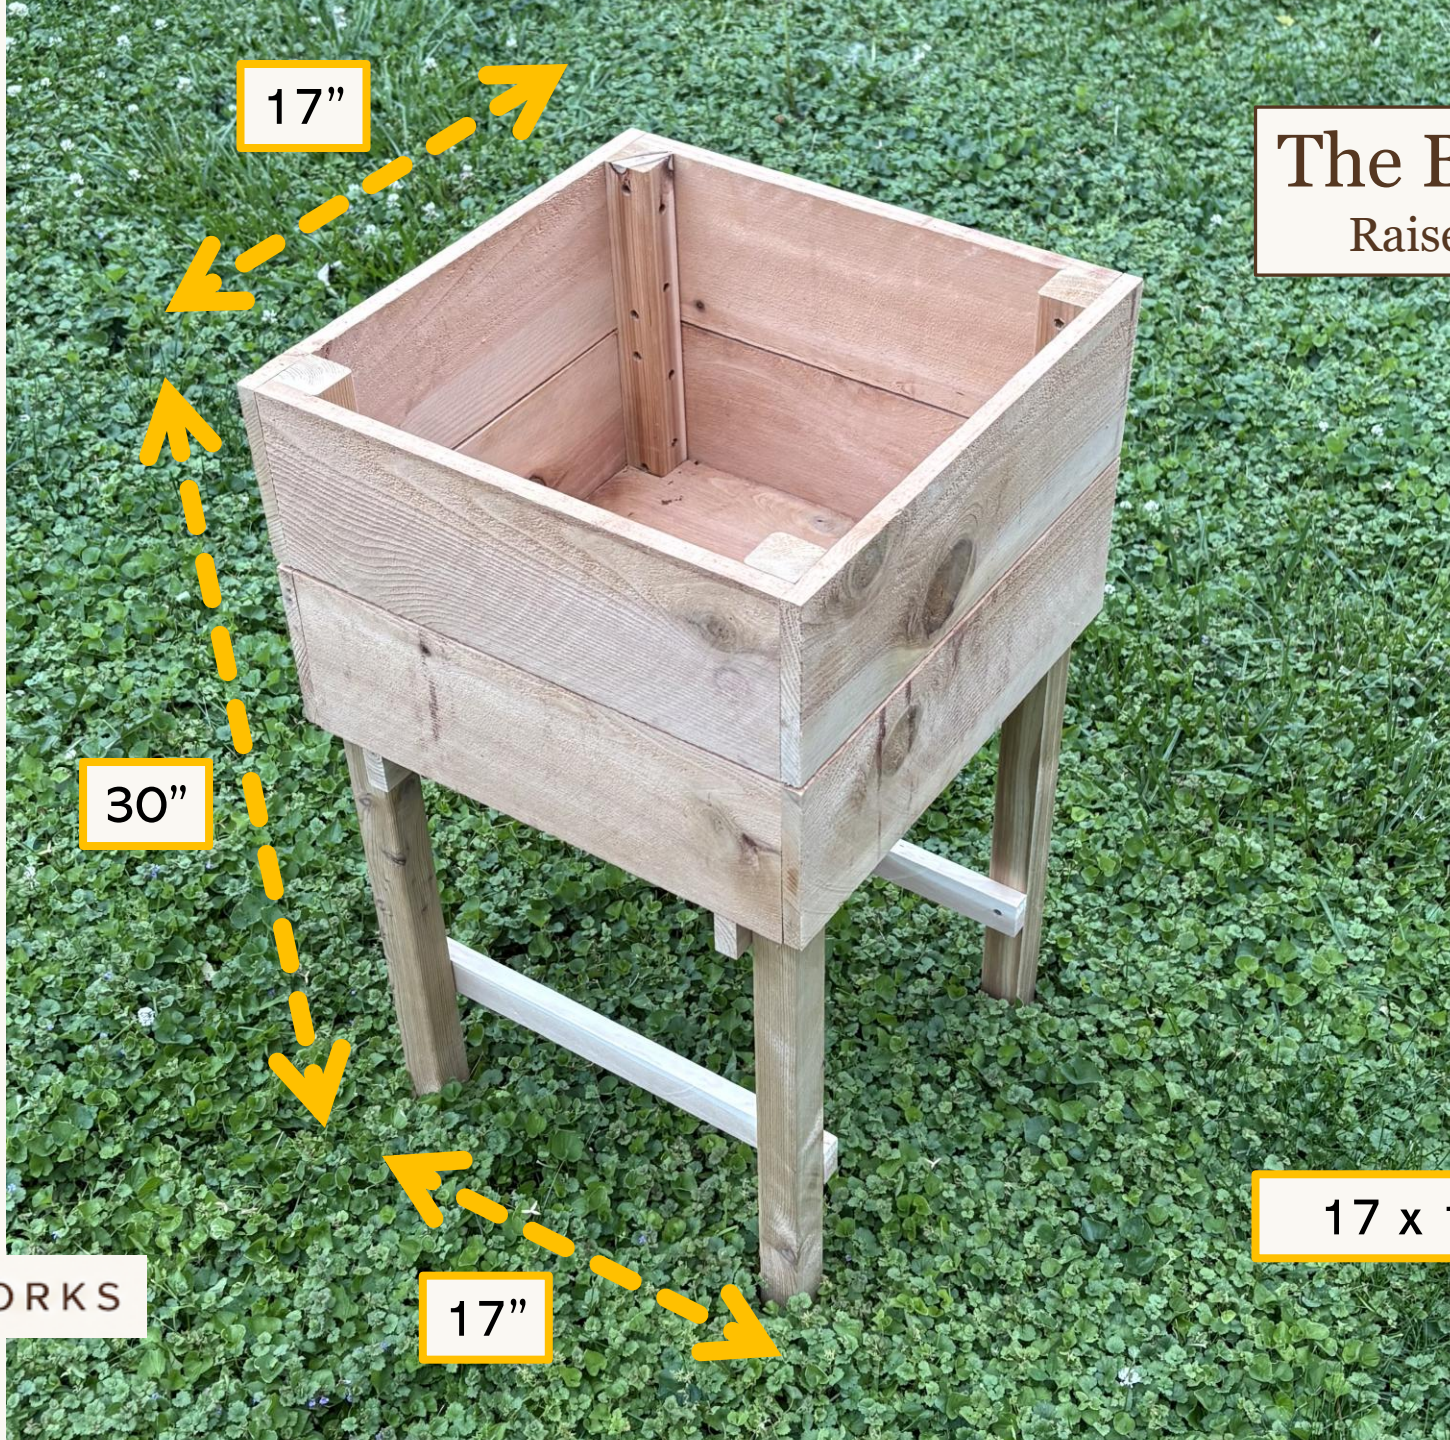

17 x 17 x 17"

BLUESTEM WORKS

The Sprout

Low Planter

10.5" deep

~1.75 cu ft volume

BLUESTEM WORKS

\$99
+tax, and delivery

**The Bluestem
Raised Planter**

BLUESTEM WORKS

The Bluestem
Raised Planter

30"

17"

17 x 17 x 30"

17"

BLUESTEM WORKS

The Bluestem Raised Planter

10.5" deep

~1.75 cu ft volume

BLUESTEM WORKS

\$149
+tax, and delivery

The Prairie
Large Raised Planter

BLUESTEM WORKS

The Prairie
Large Raised Planter

35"

30"

17 x 35 x 30"

17"

BLUESTEM WORKS

10.5" deep

The Prairie

Large Raised Planter