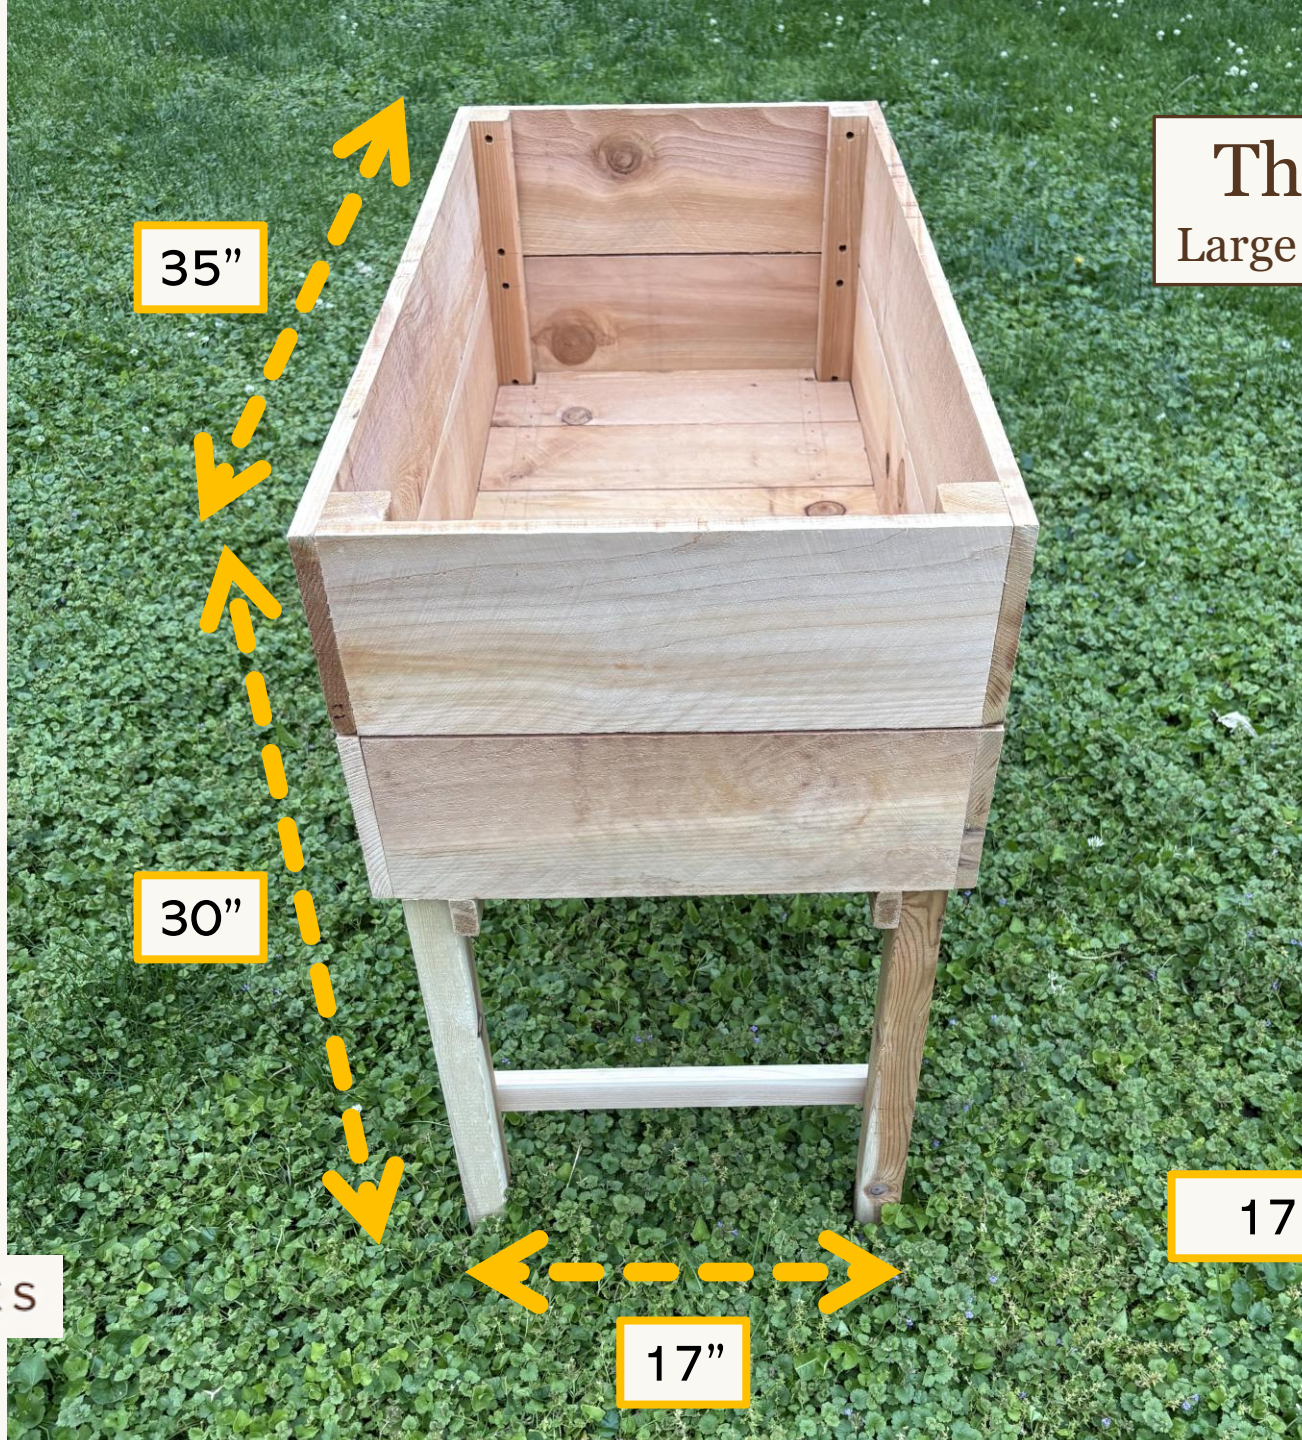

17 x 17 x 17"

BLUESTEM WORKS

The Sprout

Low Planter

10.5" deep

~1.75 cu ft volume

BLUESTEM WORKS

\$99
+tax, and delivery

**The Bluestem
Raised Planter**

BLUESTEM WORKS

The Bluestem
Raised Planter

30"

17"

17 x 17 x 30"

17"

BLUESTEM WORKS

The Bluestem Raised Planter

10.5" deep

~1.75 cu ft volume

BLUESTEM WORKS

\$149
+tax, and delivery

The Prairie
Large Raised Planter

BLUESTEM WORKS

The Prairie
Large Raised Planter

35"

30"

17 x 35 x 30"

17"

BLUESTEM WORKS

10.5" deep

The Prairie

Large Raised Planter